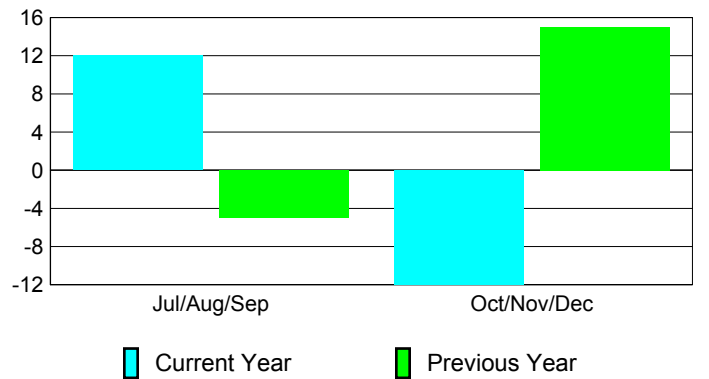

Comparison of Membership Gain/Loss

Current Year Compared to the Previous Year