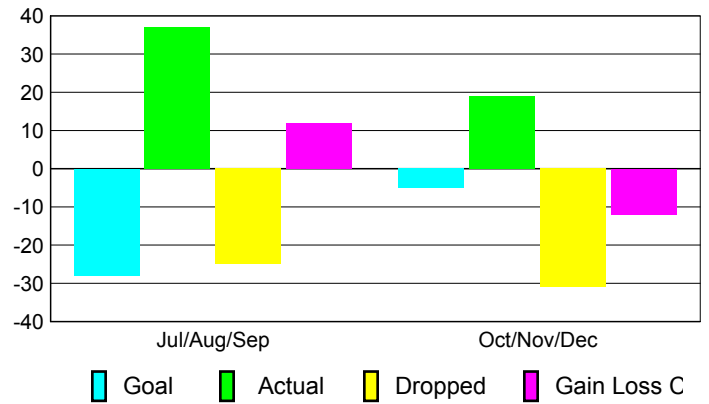

Membership Results 2010-2011

Goal, New, Dropped, Gain/Loss